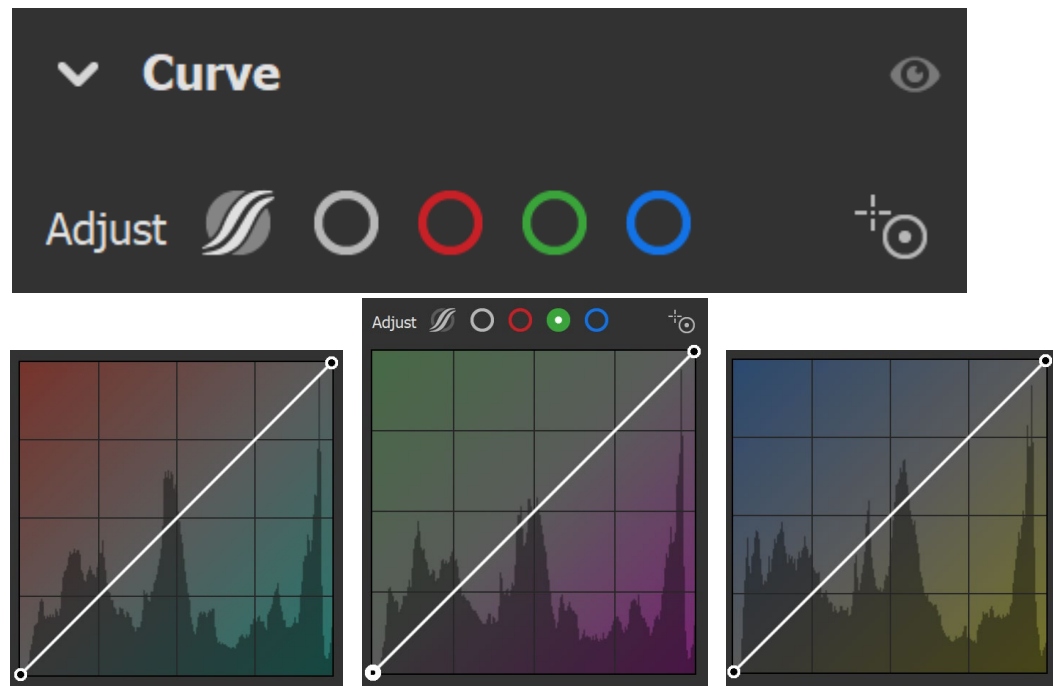

# New Interface

- HSL -> Colour Mixer

# Hue Shift

- Brush, Radial/Graduated Filters

- Nice tool in conjunction with luma/colour mask

# Curves Adjustments

- New adjustments
  - Parametric (H-M-S)
  - Point
  - RGB