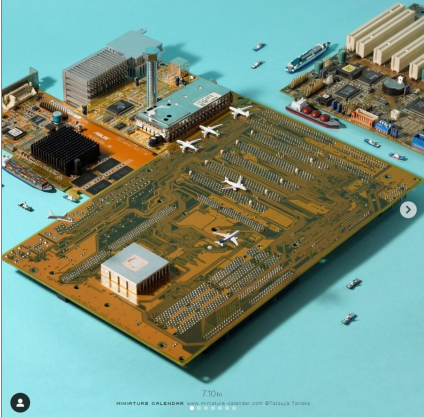

NINTENDO
MINIATURE CALENDAR www.miniature-calendar.com ©Tatsuya Tanaka

<https://www.instagram.com/tanaka_tatsuya/>