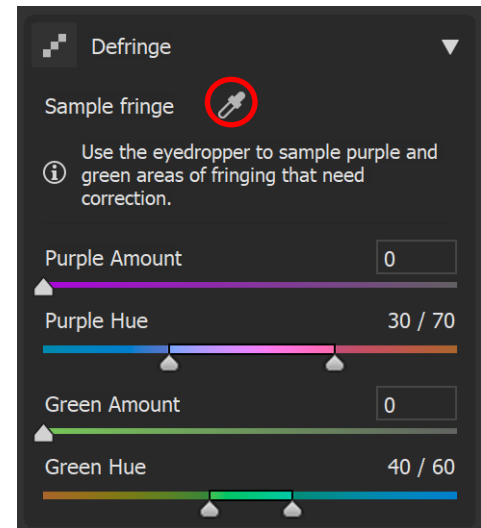

# New Interface

- Twirl up and down each panel
- Show edits/untouched panel

- Customizable behaviour

- ❗ Single: Only one edit panel will be open at a time.
- ❗ Multi: Edit panels will stay open until you close them.
- ❗ Responsive: Camera Raw will open and close edit panels automatically to fit your monitor.

# New Interface

- Lens Corrections -> Optics